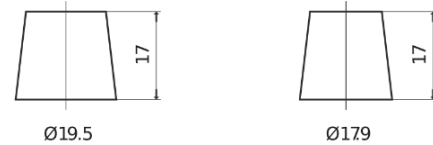

**Product overview**

Batteries for Cars

**Power DB852**

Part number	DB852
Technology	Flooded
EAN/GTIN	3661024024662
Voltage	12 V
Capacity	85.0 Ah
CCA	760 A
Length	353 mm
Width	175 mm
Height	175 mm
Box size	LB5
Polarity	ETN 0
Terminal Type	EN taper post
Hold Down	B13
Weights (subject of variation)	19.40 kg

**Polarity**

**Terminal Type**

Positive Terminal

Negative Terminal

**Hold Down**

Design, features and specifications are subject to change without notice. We disclaim any representation or warranty, express or implied, concerning the data or recommendations, and in no event shall be liable for any loss or damage claimed to have arisen as a result. Some products may not be available in your local market.