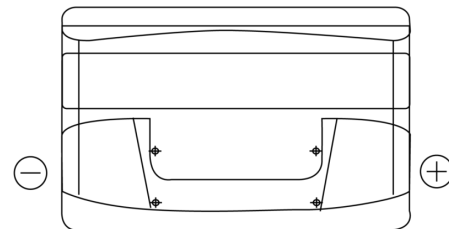

**Product overview**

Batteries for Cars

**Power DB852**

Part number	DB852
Technology	Flooded
EAN/GTIN	3661024024662
Voltage	12 V
Capacity	85.0 Ah
CCA	760 A
Length	353 mm
Width	175 mm
Height	175 mm
Box size	LB5
Polarity	ETN 0
Terminal Type	EN taper post
Hold Down	B13
Weights (subject of variation)	19.40 kg

**Polarity**

**Terminal Type**

Positive Terminal

Negative Terminal

**Hold Down**

Design, features and specifications are subject to change without notice. We disclaim any representation or warranty, express or implied, concerning the data or recommendations, and in no event shall be liable for any loss or damage claimed to have arisen as a result. Some products may not be available in your local market.