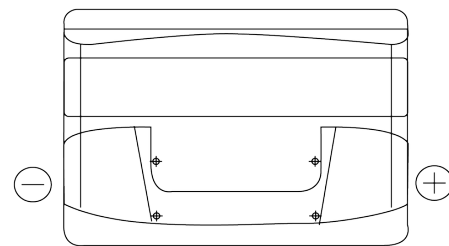

Product overview

Batteries for Cars

Power DB802

Part number	DB802
Technology	Flooded
EAN/GTIN	3661024024655
Voltage	12 V
Capacity	80.0 Ah
CCA	700 A
Length	315 mm
Width	175 mm
Height	175 mm
Box size	LB4
Polarity	ETN 0
Terminal Type	EN taper post
Hold Down	B13
Weights (subject of variation)	17.80 kg

Polarity

Terminal Type

Positive Terminal

Negative Terminal

Hold Down

Design, features and specifications are subject to change without notice. We disclaim any representation or warranty, express or implied, concerning the data or recommendations, and in no event shall be liable for any loss or damage claimed to have arisen as a result. Some products may not be available in your local market.