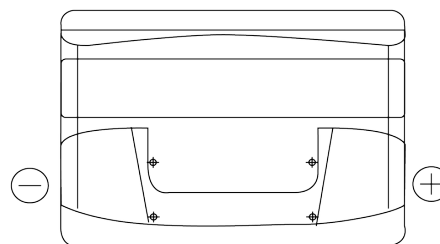

Product overview

Batteries for Cars

Power DB800

Part number	DB800
Technology	Flooded
EAN/GTIN	3661024026246
Voltage	12 V
Capacity	80.0 Ah
CCA	640 A
Length	315 mm
Width	175 mm
Height	190 mm
Box size	L04
Polarity	ETN 0
Terminal Type	EN taper post
Hold Down	B13
Weights (subject of variation)	19.00 kg

Polarity

Terminal Type

Positive Terminal

Negative Terminal

Hold Down

Design, features and specifications are subject to change without notice. We disclaim any representation or warranty, express or implied, concerning the data or recommendations, and in no event shall be liable for any loss or damage claimed to have arisen as a result. Some products may not be available in your local market.