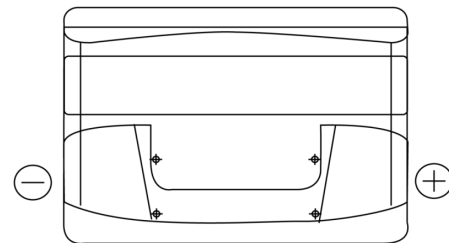

Product overview

Batteries for Cars

Power DB740

Part number	DB740
Technology	Flooded
EAN/GTIN	3661024024556
Voltage	12 V
Capacity	74.0 Ah
CCA	680 A
Length	278 mm
Width	175 mm
Height	190 mm
Box size	L03
Polarity	ETN 0
Terminal Type	EN taper post
Hold Down	B13
Weights (subject of variation)	16.60 kg

Polarity

Terminal Type

Positive Terminal

Negative Terminal

Hold Down

Design, features and specifications are subject to change without notice. We disclaim any representation or warranty, express or implied, concerning the data or recommendations, and in no event shall be liable for any loss or damage claimed to have arisen as a result. Some products may not be available in your local market.