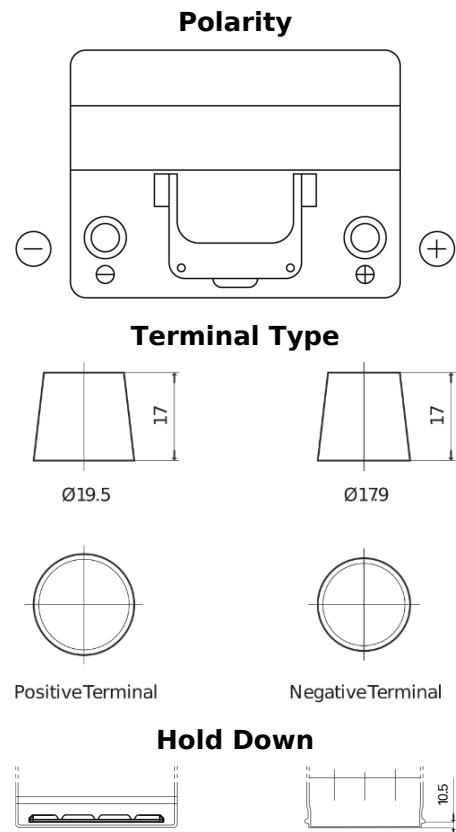

Product overview

Batteries for Cars

Power DB604

Part number	DB604
Technology	Flooded
EAN/GTIN	3661024024419
Voltage	12 V
Capacity	60.0 Ah
CCA	480 A
Length	230 mm
Width	173 mm
Height	222 mm
Box size	D23
Polarity	ETN 0
Terminal Type	EN taper post
Hold Down	Korean B1
Weights (subject of variation)	14.60 kg