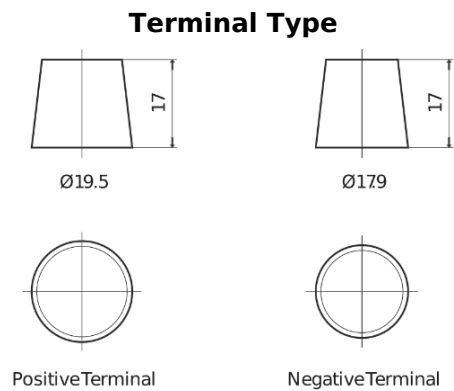

Product overview

Batteries for Cars

Power DB604

Part number	DB604
Technology	Flooded
EAN/GTIN	3661024024419
Voltage	12 V
Capacity	60.0 Ah
CCA	480 A
Length	230 mm
Width	173 mm
Height	222 mm
Box size	D23
Polarity	ETN 0
Terminal Type	EN taper post
Hold Down	Korean B1
Weights (subject of variation)	14.60 kg