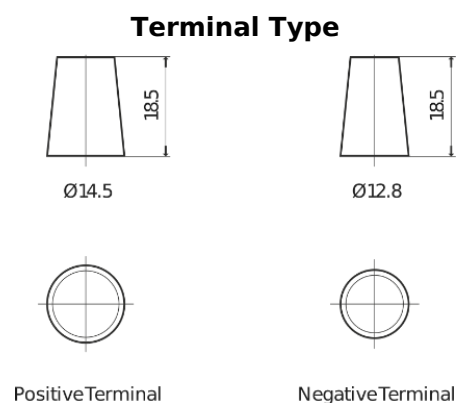

**Product overview**

Batteries for Cars

**Power DB456**

Part number	DB456
Technology	Flooded
EAN/GTIN	3661024024358
Voltage	12 V
Capacity	45.0 Ah
CCA	330 A
Length	237 mm
Width	127 mm
Height	227 mm
Box size	B24
Polarity	ETN 0
Terminal Type	JIS taper post
Hold Down	B0
Weights (subject of variation)	11.40 kg