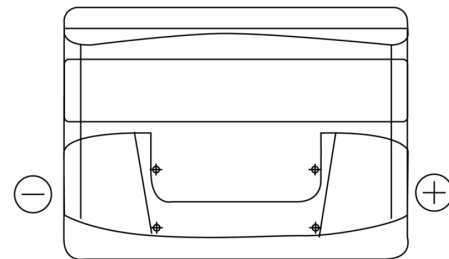

Product overview

Batteries for Cars

Power DB442

Part number	DB442
Technology	Flooded
EAN/GTIN	3661024024600
Voltage	12 V
Capacity	44.0 Ah
CCA	420 A
Length	207 mm
Width	175 mm
Height	175 mm
Box size	LB1
Polarity	ETN 0
Terminal Type	EN taper post
Hold Down	B13
Weights (subject of variation)	10.60 kg

Polarity

Terminal Type

Hold Down

Design, features and specifications are subject to change without notice. We disclaim any representation or warranty, express or implied, concerning the data or recommendations, and in no event shall be liable for any loss or damage claimed to have arisen as a result. Some products may not be available in your local market.