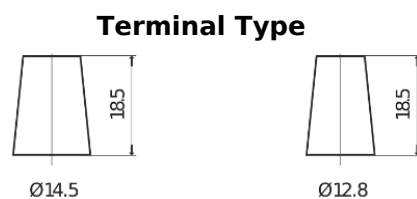

**Product overview**

Batteries for Cars

**Power DB356**

Part number	DB356
Technology	Flooded
EAN/GTIN	3661024024334
Voltage	12 V
Capacity	35.0 Ah
CCA	240 A
Length	187 mm
Width	127 mm
Height	220 mm
Box size	B19
Polarity	ETN 0
Terminal Type	JIS taper post
Hold Down	B0
Weights (subject of variation)	8.90 kg