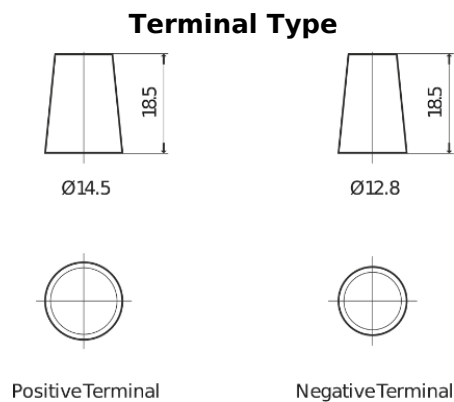

Product overview

Batteries for Cars

Power DB356

Part number	DB356
Technology	Flooded
EAN/GTIN	3661024024334
Voltage	12 V
Capacity	35.0 Ah
CCA	240 A
Length	187 mm
Width	127 mm
Height	220 mm
Box size	B19
Polarity	ETN 0
Terminal Type	JIS taper post
Hold Down	B0
Weights (subject of variation)	8.90 kg