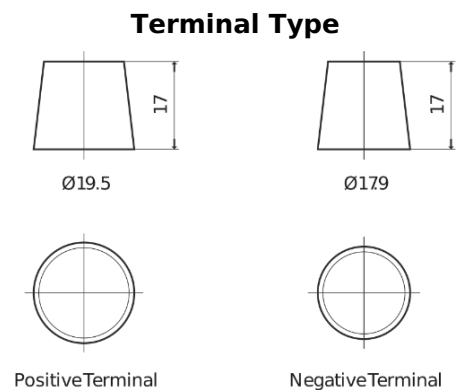

**Product overview**

Batteries for Cars

**Power DB1100**

Part number	DB1100
Technology	Flooded
EAN/GTIN	3661024026239
Voltage	12 V
Capacity	110.0 Ah
CCA	850 A
Length	392 mm
Width	175 mm
Height	190 mm
Box size	L06
Polarity	ETN 0
Terminal Type	EN taper post
Hold Down	B13
Weights (subject of variation)	26.30 kg