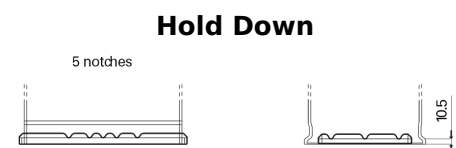

**Product overview**

Batteries for Cars

**Power DB1100**

Part number	DB1100
Technology	Flooded
EAN/GTIN	3661024026239
Voltage	12 V
Capacity	110.0 Ah
CCA	850 A
Length	392 mm
Width	175 mm
Height	190 mm
Box size	L06
Polarity	ETN 0
Terminal Type	EN taper post
Hold Down	B13
Weights (subject of variation)	26.30 kg