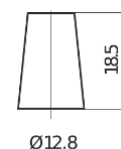

**Product overview**

Batteries for Cars

**Excell EB357**

Part number	EB357
Technology	Flooded
EAN/GTIN	3661024034340
Voltage	12 V
Capacity	35 Ah
CCA	240 A
Length	187 mm
Width	127 mm
Height	220 mm
Box size	B19
Polarity	ETN 1
Terminal Type	JIS taper post
Hold Down	B0
Weights (subject of variation)	8.90 kg

**Polarity**

**Terminal Type**

Positive Terminal

Negative Terminal

**Hold Down**

Design, features and specifications are subject to change without notice. We disclaim any representation or warranty, express or implied, concerning the data or recommendations, and in no event shall be liable for any loss or damage claimed to have arisen as a result. Some products may not be available in your local market.