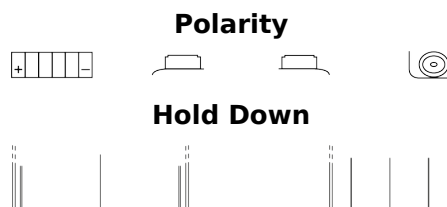

**Product overview**

Batteries for Motorcycles, ATVs, Snowmobiles, Garden

**GEL GEL12-14**

Part number	GEL12-14
Technology	GEL
EAN/GTIN	3661024035200
Voltage	12 V
Capacity	14 Ah
CCA	150 A
Length	150 mm
Width	90 mm
Height	145 mm
Box size	C56
Polarity	ETN 1
Terminal Type	Female M6
Hold Down	B0
Weights (subject of variation)	5.10 kg