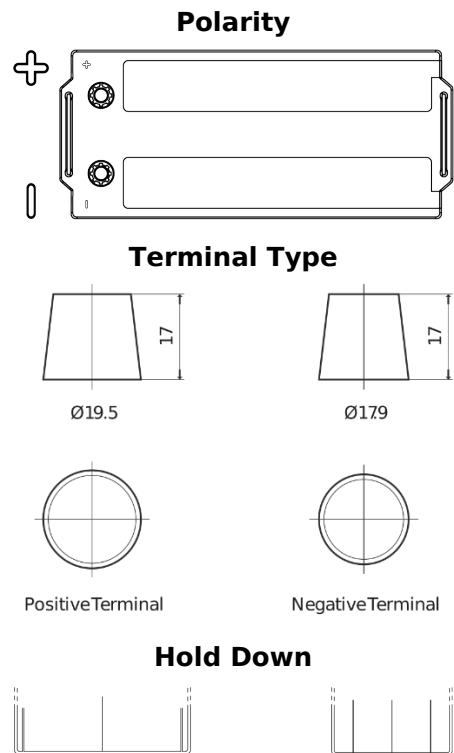

Product overview

Batteries for Trucks, Buses, Construction, Agriculture

PowerPRO Agri&Construction CJ1723

Part number	CJ1723
Technology	Flooded
EAN/GTIN	3661024016759
Voltage	12 V
Capacity	172.0 Ah
CCA	1390 A
Length	513 mm
Width	223 mm
Height	223 mm
Box size	D05
Polarity	ETN 3
Terminal Type	EN taper post
Hold Down	B0
Weights (subject of variation)	48.80 kg