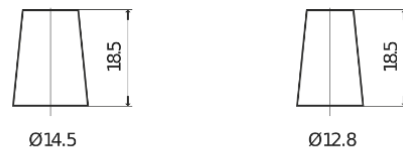

**Product overview**

Batteries for Cars

**Plus CB357**

Part number	CB357
Technology	Flooded
EAN/GTIN	3661024014342
Voltage	12 V
Capacity	35 Ah
CCA	240 A
Length	187 mm
Width	127 mm
Height	220 mm
Box size	B19
Polarity	ETN 1
Terminal Type	JIS taper post
Hold Down	B0
Weights (subject of variation)	8.90 kg

**Polarity**

**Terminal Type**

Positive Terminal

Negative Terminal

**Hold Down**

Design, features and specifications are subject to change without notice. We disclaim any representation or warranty, express or implied, concerning the data or recommendations, and in no event shall be liable for any loss or damage claimed to have arisen as a result. Some products may not be available in your local market.