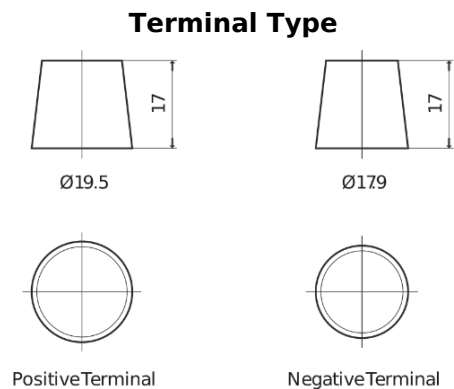

Product overview

Batteries for Trucks, Buses, Construction, Agriculture

StartPRO CG2253

Part number	CG2253
Technology	Flooded
EAN/GTIN	3661024016964
Voltage	12 V
Capacity	225.0 Ah
CCA	1200 A
Length	518 mm
Width	274 mm
Height	240 mm
Box size	D06
Polarity	ETN 3
Terminal Type	EN taper post
Hold Down	B0
Weights (subject of variation)	54.90 kg