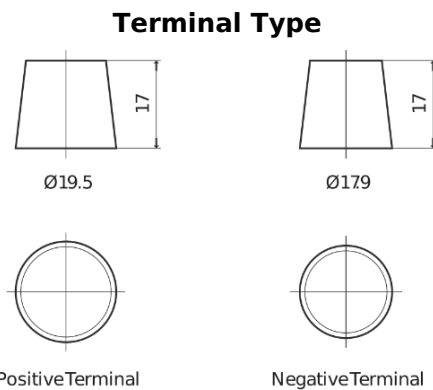

Product overview

Batteries for Trucks, Buses, Construction, Agriculture

StartPRO CG1803

Part number	CG1803
Technology	Flooded
EAN/GTIN	3661024015448
Voltage	12 V
Capacity	180.0 Ah
CCA	1000 A
Length	513 mm
Width	223 mm
Height	223 mm
Box size	D05
Polarity	ETN 3
Terminal Type	EN taper post
Hold Down	B0
Weights (subject of variation)	42.80 kg