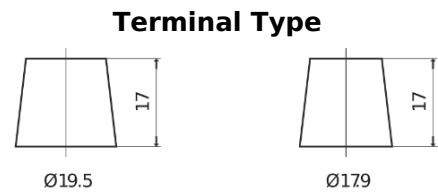

Product overview

Batteries for Trucks, Buses, Construction, Agriculture

StartPRO CG1403

| | |
|--------------------------------|---------------|
| Part number | CG1403 |
| Technology | Flooded |
| EAN/GTIN | 3661024015424 |
| Voltage | 12 V |
| Capacity | 140.0 Ah |
| CCA | 800 A |
| Length | 513 mm |
| Width | 189 mm |
| Height | 223 mm |
| Box size | D04 |
| Polarity | ETN 3 |
| Terminal Type | EN taper post |
| Hold Down | B0 |
| Weights (subject of variation) | 34.10 kg |