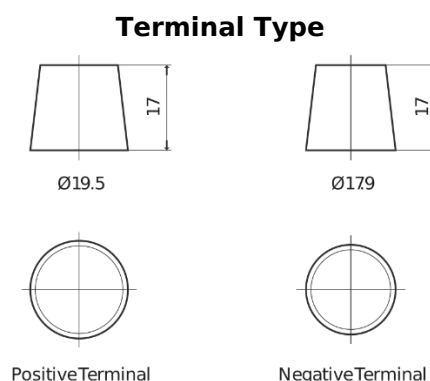

**Product overview**

Batteries for Trucks, Buses, Construction, Agriculture

**PowerPRO CF1453**

Part number	CF1453
Technology	Flooded
EAN/GTIN	3661024015301
Voltage	12 V
Capacity	145.0 Ah
CCA	900 A
Length	513 mm
Width	189 mm
Height	223 mm
Box size	D04
Polarity	ETN 3
Terminal Type	EN taper post
Hold Down	B0
Weights (subject of variation)	35.90 kg