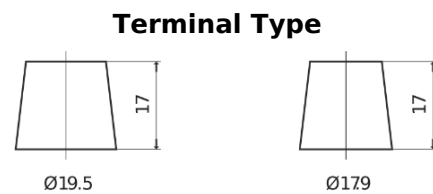

Product overview

Batteries for Trucks, Buses, Construction, Agriculture

PowerPRO CF1453

Part number	CF1453
Technology	Flooded
EAN/GTIN	3661024015301
Voltage	12 V
Capacity	145.0 Ah
CCA	900 A
Length	513 mm
Width	189 mm
Height	223 mm
Box size	D04
Polarity	ETN 3
Terminal Type	EN taper post
Hold Down	B0
Weights (subject of variation)	35.90 kg