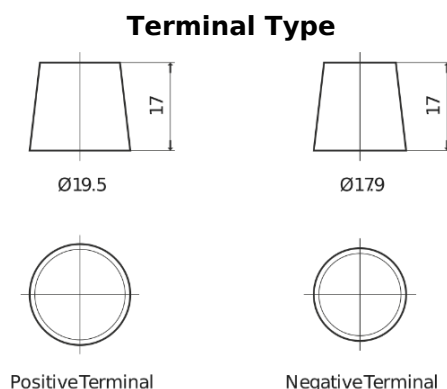

**Product overview**

Batteries for Trucks, Buses, Construction, Agriculture

**PowerPRO CF1250**

Part number	CF1250
Technology	Flooded
EAN/GTIN	3661024017060
Voltage	12 V
Capacity	125.0 Ah
CCA	850 A
Length	349 mm
Width	175 mm
Height	285 mm
Box size	D03
Polarity	ETN 0
Terminal Type	EN taper post
Hold Down	B0
Weights (subject of variation)	31.00 kg