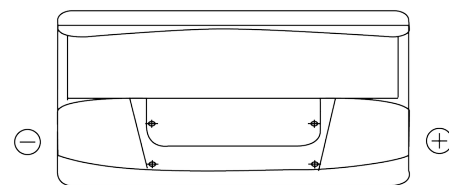

Product overview

Batteries for Cars

Standard CC900

Part number	CC900
Technology	Flooded
EAN/GTIN	3661024014830
Voltage	12 V
Capacity	90.0 Ah
CCA	720 A
Length	353 mm
Width	175 mm
Height	190 mm
Box size	L05
Polarity	ETN 0
Terminal Type	EN taper post
Hold Down	B13
Weights (subject of variation)	20.50 kg

Polarity

Terminal Type

Positive Terminal

Negative Terminal

Hold Down

Design, features and specifications are subject to change without notice. We disclaim any representation or warranty, express or implied, concerning the data or recommendations, and in no event shall be liable for any loss or damage claimed to have arisen as a result. Some products may not be available in your local market.