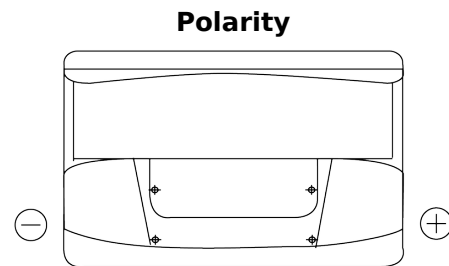

Product overview

Batteries for Cars

Standard CC700

Part number	CC700
Technology	Flooded
EAN/GTIN	3661024014823
Voltage	12 V
Capacity	70.0 Ah
CCA	640 A
Length	278 mm
Width	175 mm
Height	190 mm
Box size	L03
Polarity	ETN 0
Terminal Type	EN taper post
Hold Down	B13
Weights (subject of variation)	16.00 kg