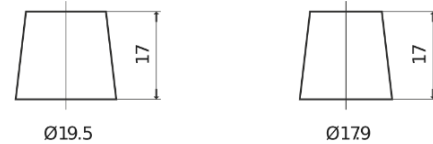

Terminal Type