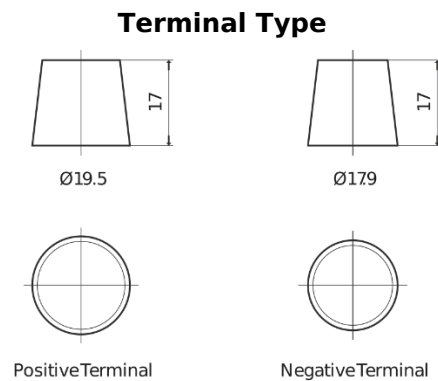

Product overview

Batteries for Cars

Standard CC700

Part number	CC700
Technology	Flooded
EAN/GTIN	3661024014823
Voltage	12 V
Capacity	70.0 Ah
CCA	640 A
Length	278 mm
Width	175 mm
Height	190 mm
Box size	L03
Polarity	ETN 0
Terminal Type	EN taper post
Hold Down	B13
Weights (subject of variation)	16.00 kg