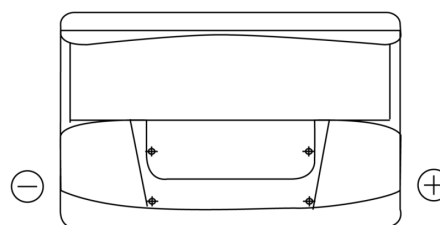

**Product overview**

Batteries for Cars

**Standard CC700**

Part number	CC700
Technology	Flooded
EAN/GTIN	3661024014823
Voltage	12 V
Capacity	70.0 Ah
CCA	640 A
Length	278 mm
Width	175 mm
Height	190 mm
Box size	L03
Polarity	ETN 0
Terminal Type	EN taper post
Hold Down	B13
Weights (subject of variation)	16.00 kg

**Polarity**

**Terminal Type**

Positive Terminal

Negative Terminal

**Hold Down**

Design, features and specifications are subject to change without notice. We disclaim any representation or warranty, express or implied, concerning the data or recommendations, and in no event shall be liable for any loss or damage claimed to have arisen as a result. Some products may not be available in your local market.