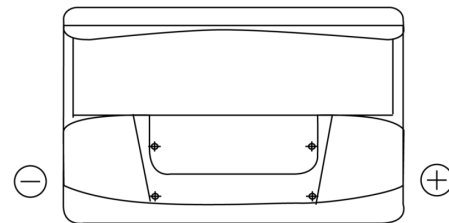

Product overview

Batteries for Cars

Standard CC700

Part number	CC700
Technology	Flooded
EAN/GTIN	3661024014823
Voltage	12 V
Capacity	70.0 Ah
CCA	640 A
Length	278 mm
Width	175 mm
Height	190 mm
Box size	L03
Polarity	ETN 0
Terminal Type	EN taper post
Hold Down	B13
Weights (subject of variation)	16.00 kg

Polarity

Terminal Type

Positive Terminal

Negative Terminal

Hold Down

Design, features and specifications are subject to change without notice. We disclaim any representation or warranty, express or implied, concerning the data or recommendations, and in no event shall be liable for any loss or damage claimed to have arisen as a result. Some products may not be available in your local market.