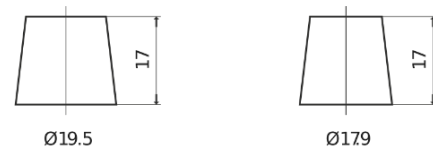

Terminal Type