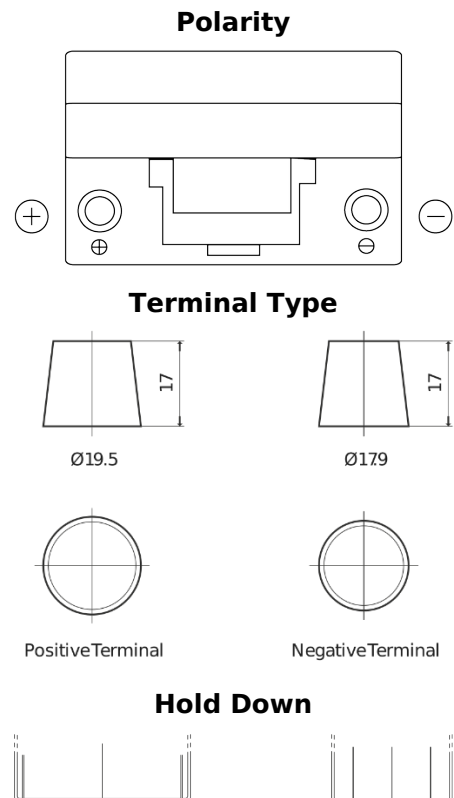

**Product overview**

Batteries for Marine and Leisure

**Dual EFB TZ650**

|                                |               |
|--------------------------------|---------------|
| Part number                    | TZ650         |
| Technology                     | EFB           |
| EAN/GTIN                       | 3661024057486 |
| Voltage                        | 12 V          |
| Capacity                       | 75.0 Ah       |
| CCA                            | 750 A         |
| Watt hour                      | 650 Wh        |
| Length                         | 260 mm        |
| Width                          | 173 mm        |
| Height                         | 222 mm        |
| Box size                       | D26           |
| Polarity                       | ETN 1         |
| Terminal Type                  | EN taper post |
| Hold Down                      | B0            |
| Weights (subject of variation) | 19.00 kg      |