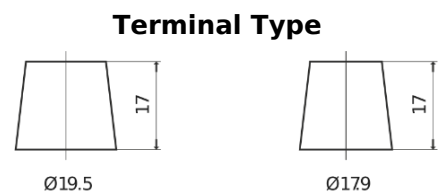

**Product overview**

Batteries for Marine and Leisure

**Dual EFB TZ650**

Part number	TZ650
Technology	EFB
EAN/GTIN	3661024057486
Voltage	12 V
Capacity	75.0 Ah
CCA	750 A
Watt hour	650 Wh
Length	260 mm
Width	173 mm
Height	222 mm
Box size	D26
Polarity	ETN 1
Terminal Type	EN taper post
Hold Down	B0
Weights (subject of variation)	19.00 kg