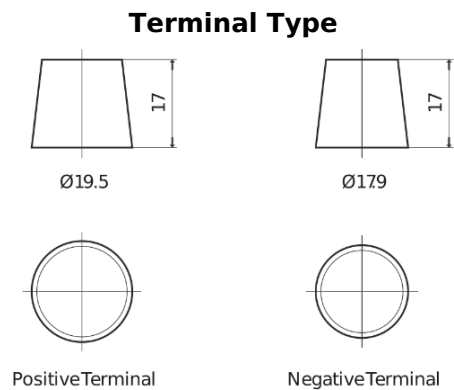

**Product overview**

Batteries for Marine and Leisure

**Dual EFB TZ650**

Part number	TZ650
Technology	EFB
EAN/GTIN	3661024057486
Voltage	12 V
Capacity	75.0 Ah
CCA	750 A
Watt hour	650 Wh
Length	260 mm
Width	173 mm
Height	222 mm
Box size	D26
Polarity	ETN 1
Terminal Type	EN taper post
Hold Down	B0
Weights (subject of variation)	19.00 kg