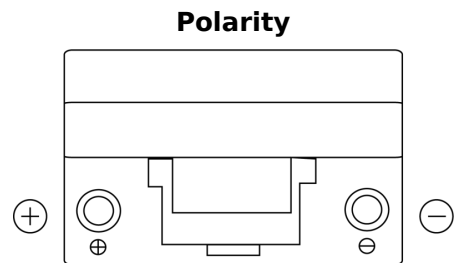

**Product overview**

Batteries for Marine and Leisure

**Dual EFB TZ650**

Part number	TZ650
Technology	EFB
EAN/GTIN	3661024057486
Voltage	12 V
Capacity	75.0 Ah
CCA	750 A
Watt hour	650 Wh
Length	260 mm
Width	173 mm
Height	222 mm
Box size	D26
Polarity	ETN 1
Terminal Type	EN taper post
Hold Down	B0
Weights (subject of variation)	19.00 kg