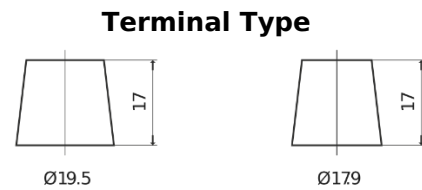

**Product overview**

Batteries for Trucks, Buses, Construction, Agriculture

**EndurancePRO EFB TX1803**

Part number	TX1803
Technology	EFB
EAN/GTIN	3661024056625
Voltage	12 V
Capacity	180.0 Ah
CCA	1000 A
Length	513 mm
Width	223 mm
Height	223 mm
Box size	D05
Polarity	ETN 3
Terminal Type	EN taper post
Hold Down	B0
Weights (subject of variation)	46.10 kg