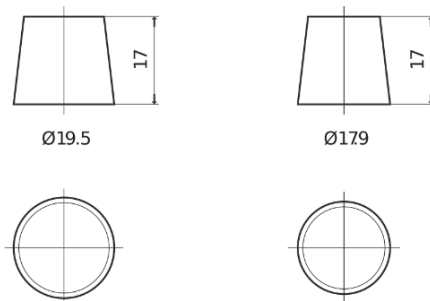

Product overview

Batteries for Marine and Leisure

Vintage TU72L

Part number	TU72L
Technology	Flooded
EAN/GTIN	3661024056281
Voltage	12 V
Capacity	72.0 Ah
CCA	640 A
Length	278 mm
Width	175 mm
Height	190 mm
Box size	L03
Polarity	ETN 1
Terminal Type	EN taper post
Hold Down	B13
Weights (subject of variation)	16.00 kg

Polarity

Terminal Type

Positive Terminal

Negative Terminal

Hold Down

Design, features and specifications are subject to change without notice. We disclaim any representation or warranty, express or implied, concerning the data or recommendations, and in no event shall be liable for any loss or damage claimed to have arisen as a result. Some products may not be available in your local market.