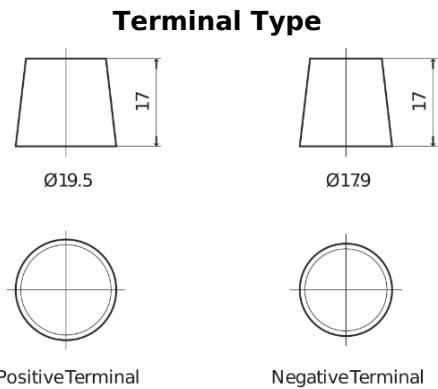

**Product overview**

Batteries for Marine and Leisure

**Dual TR600**

Part number	TR600
Technology	Flooded
EAN/GTIN	3661024057691
Voltage	12 V
Capacity	120.0 Ah
CCA	800 A
Length	349 mm
Width	175 mm
Height	285 mm
Box size	D03
Polarity	ETN 1
Terminal Type	EN taper post
Hold Down	B0
Weights (subject of variation)	31.40 kg