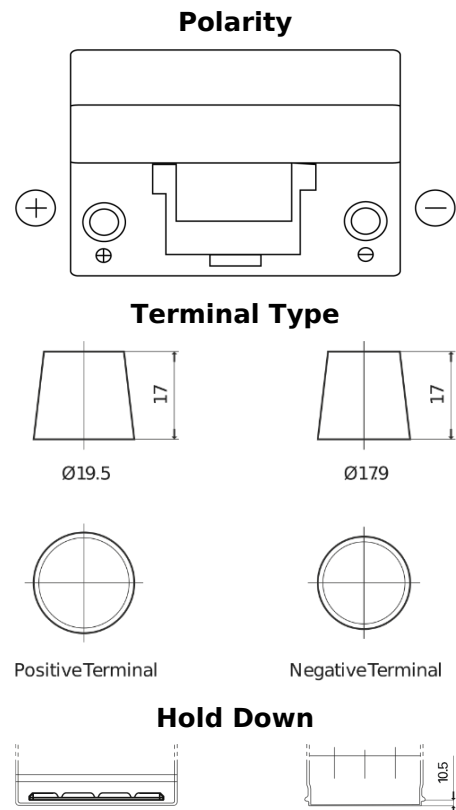

**Product overview**

Batteries for Marine and Leisure

**Dual TR450**

Part number	TR450
Technology	Flooded
EAN/GTIN	3661024055994
Voltage	12 V
Capacity	95.0 Ah
CCA	650 A
Watt hour	450 Wh
Length	306 mm
Width	173 mm
Height	222 mm
Box size	D31
Polarity	ETN 1
Terminal Type	EN taper post
Hold Down	Korean B1
Weights (subject of variation)	21.70 kg