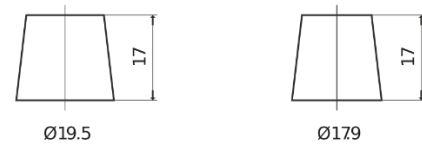

Product overview

Batteries for Marine and Leisure

Dual TR350

Part number	TR350
Technology	Flooded
EAN/GTIN	3661024056007
Voltage	12 V
Capacity	80.0 Ah
CCA	510 A
Watt hour	350 Wh
Length	270 mm
Width	173 mm
Height	222 mm
Box size	D26
Polarity	ETN 1
Terminal Type	EN taper post
Hold Down	Korean B1+B6
Weights (subject of variation)	17.40 kg

Polarity

Terminal Type

Positive Terminal

Negative Terminal

Hold Down

Design, features and specifications are subject to change without notice. We disclaim any representation or warranty, express or implied, concerning the data or recommendations, and in no event shall be liable for any loss or damage claimed to have arisen as a result. Some products may not be available in your local market.