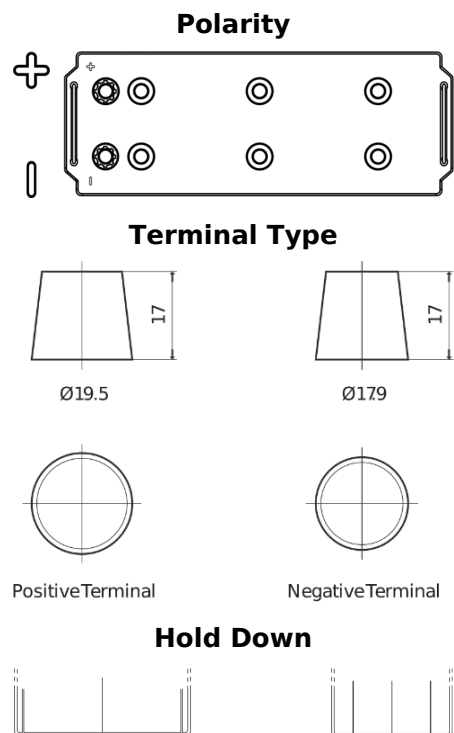

**Product overview**

Batteries for Marine and Leisure

**Start TN900**

Part number	TN900
Technology	Flooded
EAN/GTIN	3661024046060
Voltage	12 V
Capacity	140.0 Ah
CCA	800 A
MCA	900
Length	513 mm
Width	189 mm
Height	223 mm
Box size	D04
Polarity	ETN 3
Terminal Type	EN taper post
Hold Down	B0
Weights (subject of variation)	34.10 kg