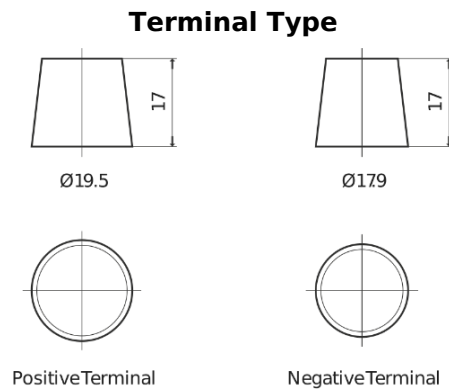

**Product overview**

Batteries for Marine and Leisure

**Start TN900**

Part number	TN900
Technology	Flooded
EAN/GTIN	3661024046060
Voltage	12 V
Capacity	140.0 Ah
CCA	800 A
MCA	900
Length	513 mm
Width	189 mm
Height	223 mm
Box size	D04
Polarity	ETN 3
Terminal Type	EN taper post
Hold Down	B0
Weights (subject of variation)	34.10 kg