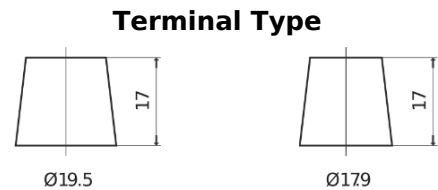

Product overview

Batteries for Marine and Leisure

Start TN850

Part number	TN850
Technology	Flooded
EAN/GTIN	3661024046077
Voltage	12 V
Capacity	110.0 Ah
CCA	750 A
MCA	850
Length	349 mm
Width	175 mm
Height	235 mm
Box size	D02
Polarity	ETN 1
Terminal Type	EN taper post
Hold Down	B0
Weights (subject of variation)	25.40 kg