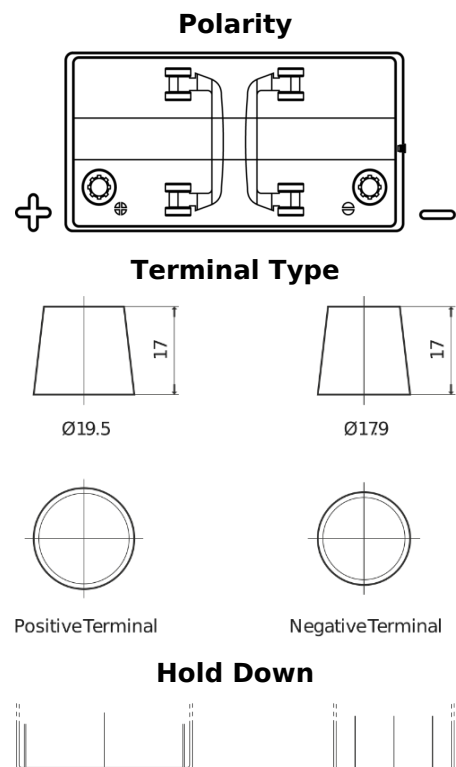

**Product overview**

Batteries for Marine and Leisure

**Start TN850**

Part number	TN850
Technology	Flooded
EAN/GTIN	3661024046077
Voltage	12 V
Capacity	110.0 Ah
CCA	750 A
MCA	850
Length	349 mm
Width	175 mm
Height	235 mm
Box size	D02
Polarity	ETN 1
Terminal Type	EN taper post
Hold Down	B0
Weights (subject of variation)	25.40 kg