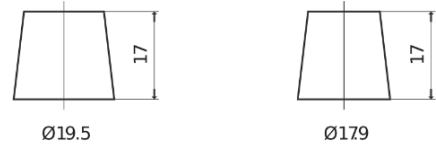

Terminal Type

Positive Terminal

Negative Terminal