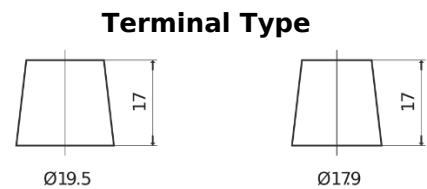

**Product overview**

Batteries for Marine and Leisure

**Vintage EU165-6**

Part number	EU165-6
Technology	Flooded
EAN/GTIN	3661024036146
Voltage	6 V
Capacity	165 Ah
CCA	900 A
Length	330 mm
Width	174 mm
Height	234 mm
Box size	M05
Polarity	ETN 0
Terminal Type	EN taper post
Hold Down	B0
Weights (subject of variation)	25.00 kg