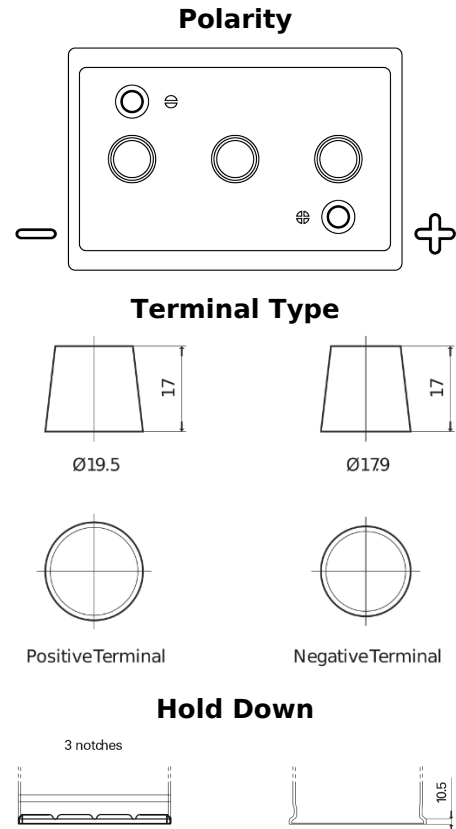

Product overview

Batteries for Marine and Leisure

Vintage EU140-6

Part number	EU140-6
Technology	Flooded
EAN/GTIN	3661024036153
Voltage	6 V
Capacity	140 Ah
CCA	900 A
Length	257 mm
Width	175 mm
Height	236 mm
Box size	M04
Polarity	ETN 0
Terminal Type	EN taper post
Hold Down	B1
Weights (subject of variation)	18.40 kg