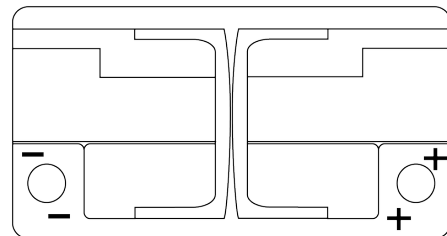

Product overview

Batteries for Cars

High-Tech TA1050

Part number	TA1050
Technology	Flooded
EAN/GTIN	3661024054300
Voltage	12 V
Capacity	105 Ah
CCA	850 A
Length	315 mm
Width	175 mm
Height	205 mm
Box size	LH4
Polarity	ETN 0
Terminal Type	EN taper post
Hold Down	B13
Weights (subject of variation)	23.10 kg

Polarity

Terminal Type

Positive Terminal

Negative Terminal

Hold Down

Design, features and specifications are subject to change without notice. We disclaim any representation or warranty, express or implied, concerning the data or recommendations, and in no event shall be liable for any loss or damage claimed to have arisen as a result. Some products may not be available in your local market.