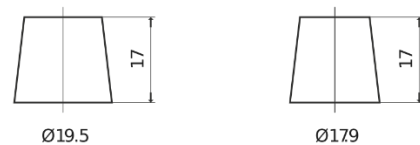

**Product overview**

Batteries for Cars

**Technica TB852**

Part number	TB852
Technology	Flooded
EAN/GTIN	3661024054669
Voltage	12 V
Capacity	85 Ah
CCA	760 A
Length	353 mm
Width	175 mm
Height	175 mm
Box size	LB5
Polarity	ETN 0
Terminal Type	EN taper post
Hold Down	B13
Weights (subject of variation)	19.40 kg

**Polarity**

**Terminal Type**

Positive Terminal

Negative Terminal

**Hold Down**

Design, features and specifications are subject to change without notice. We disclaim any representation or warranty, express or implied, concerning the data or recommendations, and in no event shall be liable for any loss or damage claimed to have arisen as a result. Some products may not be available in your local market.