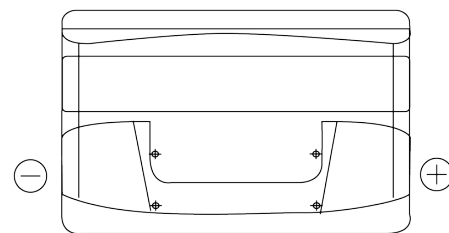

**Product overview**

Batteries for Cars

**Technica TB852**

Part number	TB852
Technology	Flooded
EAN/GTIN	3661024054669
Voltage	12 V
Capacity	85 Ah
CCA	760 A
Length	353 mm
Width	175 mm
Height	175 mm
Box size	LB5
Polarity	ETN 0
Terminal Type	EN taper post
Hold Down	B13
Weights (subject of variation)	19.40 kg

**Polarity**

**Terminal Type**

Positive Terminal

Negative Terminal

**Hold Down**

Design, features and specifications are subject to change without notice. We disclaim any representation or warranty, express or implied, concerning the data or recommendations, and in no event shall be liable for any loss or damage claimed to have arisen as a result. Some products may not be available in your local market.