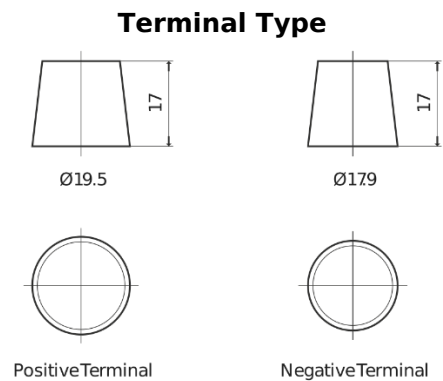

**Product overview**

Batteries for Cars

**Formula FB852**

Part number	FB852
Technology	Flooded
EAN/GTIN	3661024044660
Voltage	12 V
Capacity	85 Ah
CCA	760 A
Length	353 mm
Width	175 mm
Height	175 mm
Box size	LB5
Polarity	ETN 0
Terminal Type	EN taper post
Hold Down	B13
Weights (subject of variation)	19.40 kg