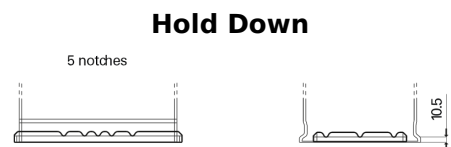

**Product overview**

Batteries for Cars

**Formula FB852**

Part number	FB852
Technology	Flooded
EAN/GTIN	3661024044660
Voltage	12 V
Capacity	85 Ah
CCA	760 A
Length	353 mm
Width	175 mm
Height	175 mm
Box size	LB5
Polarity	ETN 0
Terminal Type	EN taper post
Hold Down	B13
Weights (subject of variation)	19.40 kg