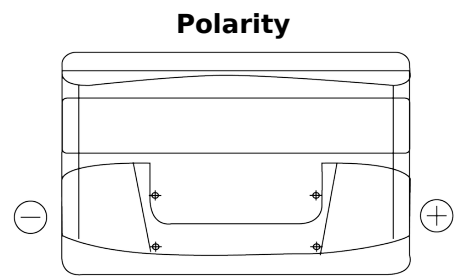

**Product overview**

Batteries for Cars

**Formula FB852**

Part number	FB852
Technology	Flooded
EAN/GTIN	3661024044660
Voltage	12 V
Capacity	85 Ah
CCA	760 A
Length	353 mm
Width	175 mm
Height	175 mm
Box size	LB5
Polarity	ETN 0
Terminal Type	EN taper post
Hold Down	B13
Weights (subject of variation)	19.40 kg