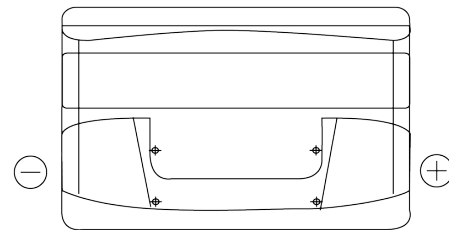

Product overview

Batteries for Cars

Excell EB852

Part number	EB852
Technology	Flooded
EAN/GTIN	3661024034661
Voltage	12 V
Capacity	85 Ah
CCA	760 A
Length	353 mm
Width	175 mm
Height	175 mm
Box size	LB5
Polarity	ETN 0
Terminal Type	EN taper post
Hold Down	B13
Weights (subject of variation)	19.40 kg

Polarity

Terminal Type

Positive Terminal

Negative Terminal

Hold Down

Design, features and specifications are subject to change without notice. We disclaim any representation or warranty, express or implied, concerning the data or recommendations, and in no event shall be liable for any loss or damage claimed to have arisen as a result. Some products may not be available in your local market.