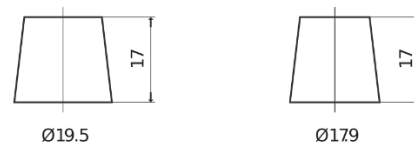

**Product overview**

Batteries for Cars

**Premium EA852**

Part number	EA852
Technology	Flooded
EAN/GTIN	3661024034296
Voltage	12 V
Capacity	85 Ah
CCA	800 A
Length	315 mm
Width	175 mm
Height	175 mm
Box size	LB4
Polarity	ETN 0
Terminal Type	EN taper post
Hold Down	B13
Weights (subject of variation)	18.60 kg

**Polarity**

**Terminal Type**

Positive Terminal

Negative Terminal

**Hold Down**

Design, features and specifications are subject to change without notice. We disclaim any representation or warranty, express or implied, concerning the data or recommendations, and in no event shall be liable for any loss or damage claimed to have arisen as a result. Some products may not be available in your local market.