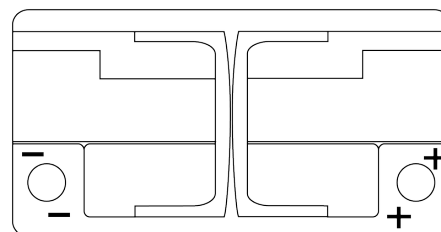

**Product overview**

Batteries for Cars

**Premium EA852**

Part number	EA852
Technology	Flooded
EAN/GTIN	3661024034296
Voltage	12 V
Capacity	85 Ah
CCA	800 A
Length	315 mm
Width	175 mm
Height	175 mm
Box size	LB4
Polarity	ETN 0
Terminal Type	EN taper post
Hold Down	B13
Weights (subject of variation)	18.60 kg

**Polarity**

**Terminal Type**

Positive Terminal

Negative Terminal

**Hold Down**

Design, features and specifications are subject to change without notice. We disclaim any representation or warranty, express or implied, concerning the data or recommendations, and in no event shall be liable for any loss or damage claimed to have arisen as a result. Some products may not be available in your local market.