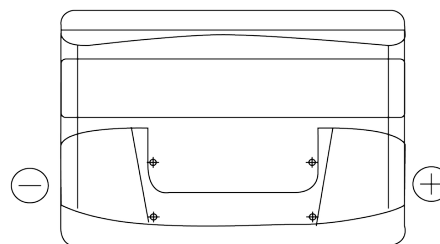

Product overview

Batteries for Cars

Technica TB802

Part number	TB802
Technology	Flooded
EAN/GTIN	3661024054652
Voltage	12 V
Capacity	80 Ah
CCA	700 A
Length	315 mm
Width	175 mm
Height	175 mm
Box size	LB4
Polarity	ETN 0
Terminal Type	EN taper post
Hold Down	B13
Weights (subject of variation)	17.80 kg

Polarity

Terminal Type

Positive Terminal

Negative Terminal

Hold Down

Design, features and specifications are subject to change without notice. We disclaim any representation or warranty, express or implied, concerning the data or recommendations, and in no event shall be liable for any loss or damage claimed to have arisen as a result. Some products may not be available in your local market.