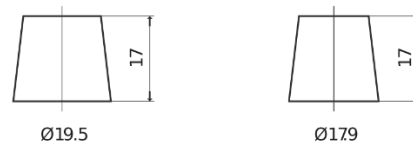

Product overview

Batteries for Cars

Technica TB802

Part number	TB802
Technology	Flooded
EAN/GTIN	3661024054652
Voltage	12 V
Capacity	80 Ah
CCA	700 A
Length	315 mm
Width	175 mm
Height	175 mm
Box size	LB4
Polarity	ETN 0
Terminal Type	EN taper post
Hold Down	B13
Weights (subject of variation)	17.80 kg

Polarity

Terminal Type

Positive Terminal

Negative Terminal

Hold Down

Design, features and specifications are subject to change without notice. We disclaim any representation or warranty, express or implied, concerning the data or recommendations, and in no event shall be liable for any loss or damage claimed to have arisen as a result. Some products may not be available in your local market.