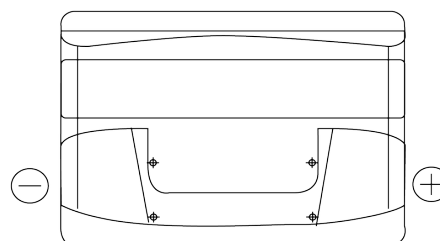

Product overview

Batteries for Cars

Formula FB802

Part number	FB802
Technology	Flooded
EAN/GTIN	3661024044653
Voltage	12 V
Capacity	80 Ah
CCA	700 A
Length	315 mm
Width	175 mm
Height	175 mm
Box size	LB4
Polarity	ETN 0
Terminal Type	EN taper post
Hold Down	B13
Weights (subject of variation)	17.80 kg

Polarity

Terminal Type

Positive Terminal

Negative Terminal

Hold Down

Design, features and specifications are subject to change without notice. We disclaim any representation or warranty, express or implied, concerning the data or recommendations, and in no event shall be liable for any loss or damage claimed to have arisen as a result. Some products may not be available in your local market.