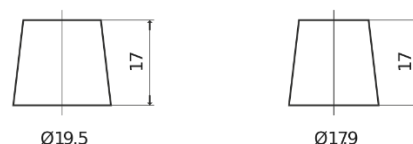

Terminal Type

Positive Terminal

Negative Terminal