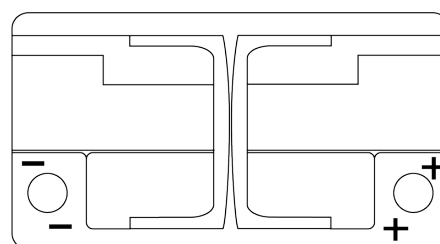

Product overview

Batteries for Cars

Premium EA722

Part number	EA722
Technology	Flooded
EAN/GTIN	3661024034289
Voltage	12 V
Capacity	72 Ah
CCA	720 A
Length	278 mm
Width	175 mm
Height	175 mm
Box size	LB3
Polarity	ETN 0
Terminal Type	EN taper post
Hold Down	B13
Weights (subject of variation)	15.90 kg

Polarity

Terminal Type

Hold Down

Design, features and specifications are subject to change without notice. We disclaim any representation or warranty, express or implied, concerning the data or recommendations, and in no event shall be liable for any loss or damage claimed to have arisen as a result. Some products may not be available in your local market.