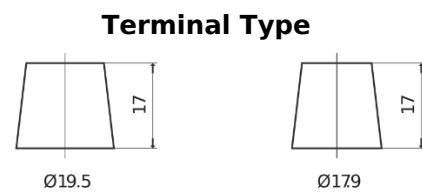

Product overview

Batteries for Trucks, Buses, Construction, Agriculture

PowerPRO Agri&Construction TJ1523

Part number	TJ1523
Technology	Flooded
EAN/GTIN	3661024056724
Voltage	12 V
Capacity	152.0 Ah
CCA	1130 A
Length	513 mm
Width	189 mm
Height	223 mm
Box size	D04
Polarity	ETN 3
Terminal Type	EN taper post
Hold Down	B0
Weights (subject of variation)	40.30 kg