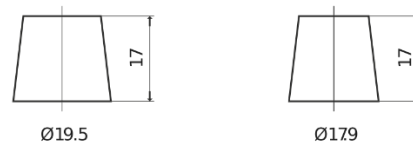

Product overview

Batteries for Cars

Technica TB712

Part number	TB712
Technology	Flooded
EAN/GTIN	3661024054645
Voltage	12 V
Capacity	71 Ah
CCA	670 A
Length	278 mm
Width	175 mm
Height	175 mm
Box size	LB3
Polarity	ETN 0
Terminal Type	EN taper post
Hold Down	B13
Weights (subject of variation)	15.30 kg

Polarity

Terminal Type

Positive Terminal

Negative Terminal

Hold Down

Design, features and specifications are subject to change without notice. We disclaim any representation or warranty, express or implied, concerning the data or recommendations, and in no event shall be liable for any loss or damage claimed to have arisen as a result. Some products may not be available in your local market.