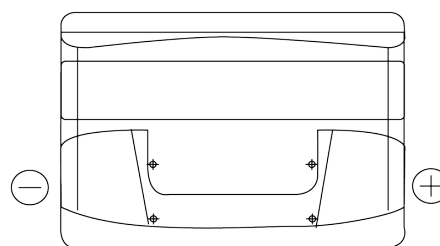

Product overview

Batteries for Cars

Technica TB712

Part number	TB712
Technology	Flooded
EAN/GTIN	3661024054645
Voltage	12 V
Capacity	71 Ah
CCA	670 A
Length	278 mm
Width	175 mm
Height	175 mm
Box size	LB3
Polarity	ETN 0
Terminal Type	EN taper post
Hold Down	B13
Weights (subject of variation)	15.30 kg

Polarity

Terminal Type

Positive Terminal

Negative Terminal

Hold Down

Design, features and specifications are subject to change without notice. We disclaim any representation or warranty, express or implied, concerning the data or recommendations, and in no event shall be liable for any loss or damage claimed to have arisen as a result. Some products may not be available in your local market.