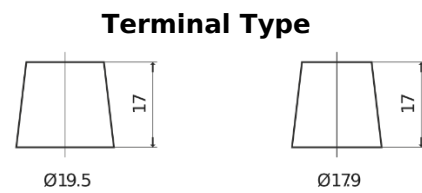

**Product overview**

Batteries for Trucks, Buses, Construction, Agriculture

**StartPRO TG2254**

Part number	TG2254
Technology	Flooded
EAN/GTIN	3661024057448
Voltage	12 V
Capacity	225.0 Ah
CCA	1200 A
Length	518 mm
Width	274 mm
Height	240 mm
Box size	D06
Polarity	ETN 4
Terminal Type	EN taper post
Hold Down	B0
Weights (subject of variation)	54.90 kg