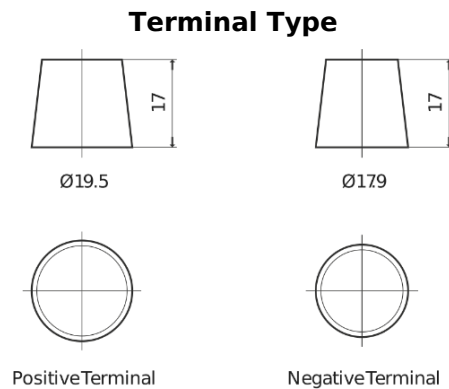

Product overview

Batteries for Trucks, Buses, Construction, Agriculture

StartPRO TG2254

Part number	TG2254
Technology	Flooded
EAN/GTIN	3661024057448
Voltage	12 V
Capacity	225.0 Ah
CCA	1200 A
Length	518 mm
Width	274 mm
Height	240 mm
Box size	D06
Polarity	ETN 4
Terminal Type	EN taper post
Hold Down	B0
Weights (subject of variation)	54.90 kg