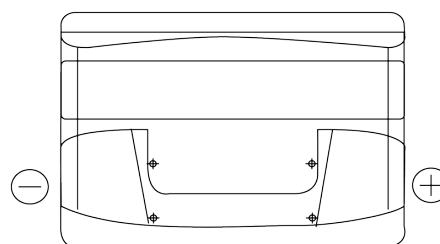

Product overview

Batteries for Cars

Excell EB712

Part number	EB712
Technology	Flooded
EAN/GTIN	3661024034647
Voltage	12 V
Capacity	71 Ah
CCA	670 A
Length	278 mm
Width	175 mm
Height	175 mm
Box size	LB3
Polarity	ETN 0
Terminal Type	EN taper post
Hold Down	B13
Weights (subject of variation)	15.30 kg

Polarity

Terminal Type

Hold Down

Design, features and specifications are subject to change without notice. We disclaim any representation or warranty, express or implied, concerning the data or recommendations, and in no event shall be liable for any loss or damage claimed to have arisen as a result. Some products may not be available in your local market.