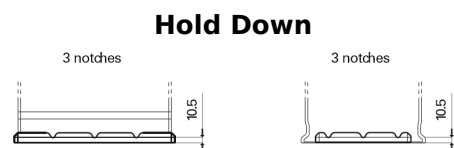

**Product overview**

Batteries for Trucks, Buses, Construction, Agriculture

**StartPRO TG1806**

Part number	TG1806
Technology	Flooded
EAN/GTIN	3661024055505
Voltage	12 V
Capacity	180.0 Ah
CCA	1000 A
Length	510 mm
Width	218 mm
Height	225 mm
Box size	D09
Polarity	ETN 4
Terminal Type	EN taper post
Hold Down	B3
Weights (subject of variation)	43.00 kg