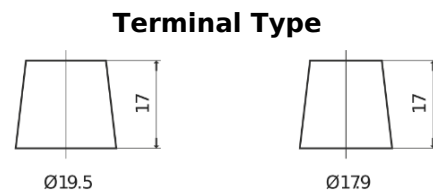

**Product overview**

Batteries for Trucks, Buses, Construction, Agriculture

**StartPRO TG1803**

Part number	TG1803
Technology	Flooded
EAN/GTIN	3661024055444
Voltage	12 V
Capacity	180.0 Ah
CCA	1000 A
Length	513 mm
Width	223 mm
Height	223 mm
Box size	D05
Polarity	ETN 3
Terminal Type	EN taper post
Hold Down	B0
Weights (subject of variation)	42.80 kg