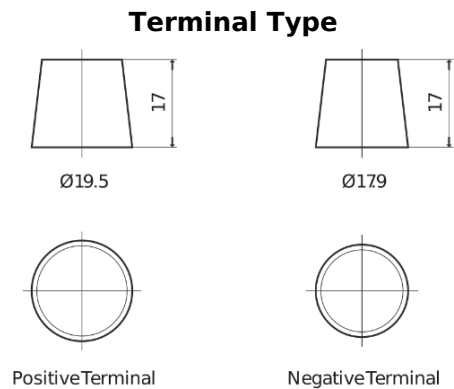

**Product overview**

Batteries for Trucks, Buses, Construction, Agriculture

**StartPRO TG145A**

Part number	TG145A
Technology	Flooded
EAN/GTIN	3661024055550
Voltage	12 V
Capacity	145.0 Ah
CCA	1000 A
Length	360 mm
Width	253 mm
Height	240 mm
Box size	F21
Polarity	ETN 6
Terminal Type	EN taper post
Hold Down	B0
Weights (subject of variation)	38.10 kg