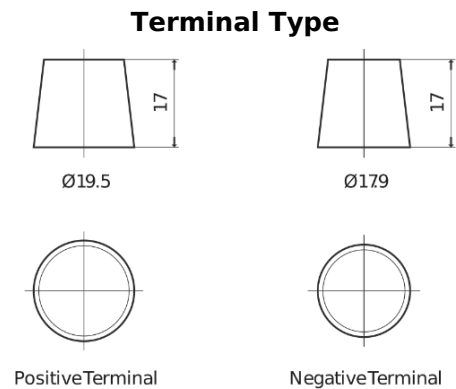

Product overview

Batteries for Trucks, Buses, Construction, Agriculture

StartPRO TG145A

Part number	TG145A
Technology	Flooded
EAN/GTIN	3661024055550
Voltage	12 V
Capacity	145.0 Ah
CCA	1000 A
Length	360 mm
Width	253 mm
Height	240 mm
Box size	F21
Polarity	ETN 6
Terminal Type	EN taper post
Hold Down	B0
Weights (subject of variation)	38.10 kg