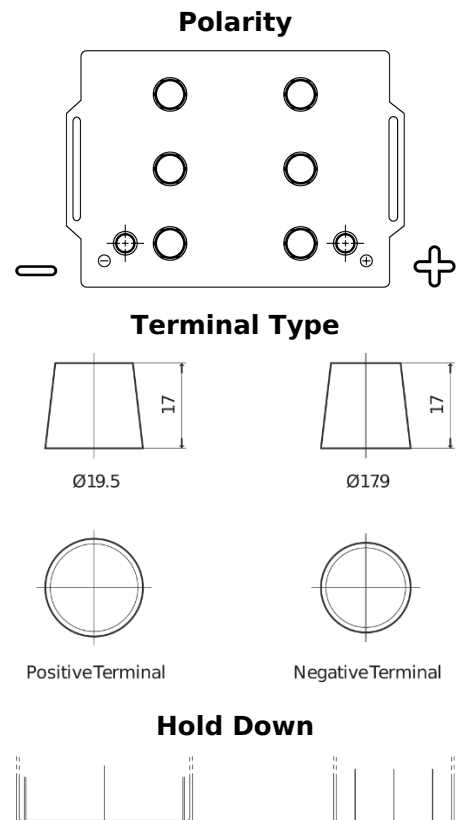

Product overview

Batteries for Trucks, Buses, Construction, Agriculture

StartPRO TG145A

Part number	TG145A
Technology	Flooded
EAN/GTIN	3661024055550
Voltage	12 V
Capacity	145.0 Ah
CCA	1000 A
Length	360 mm
Width	253 mm
Height	240 mm
Box size	F21
Polarity	ETN 6
Terminal Type	EN taper post
Hold Down	B0
Weights (subject of variation)	38.10 kg