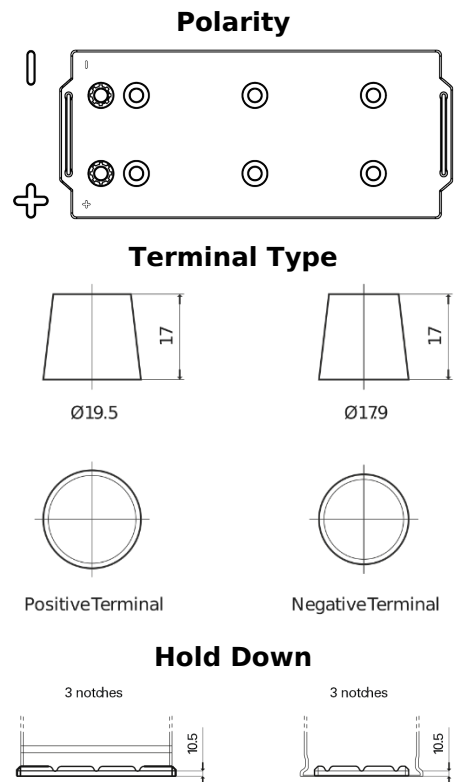

Product overview

Batteries for Trucks, Buses, Construction, Agriculture

StartPRO TG1406

Part number	TG1406
Technology	Flooded
EAN/GTIN	3661024055499
Voltage	12 V
Capacity	140.0 Ah
CCA	800 A
Length	510 mm
Width	175 mm
Height	225 mm
Box size	D08
Polarity	ETN 4
Terminal Type	EN taper post
Hold Down	B3
Weights (subject of variation)	33.50 kg