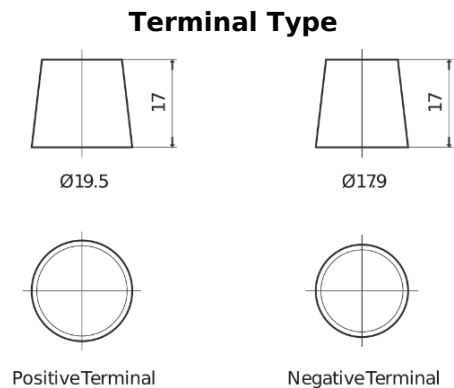

Product overview

Batteries for Trucks, Buses, Construction, Agriculture

StartPRO TG1402

Part number	TG1402
Technology	Flooded
EAN/GTIN	3661024055345
Voltage	12 V
Capacity	140.0 Ah
CCA	900 A
Length	508 mm
Width	175 mm
Height	205 mm
Box size	ATM
Polarity	ETN 0
Terminal Type	EN taper post
Hold Down	B1
Weights (subject of variation)	33.80 kg