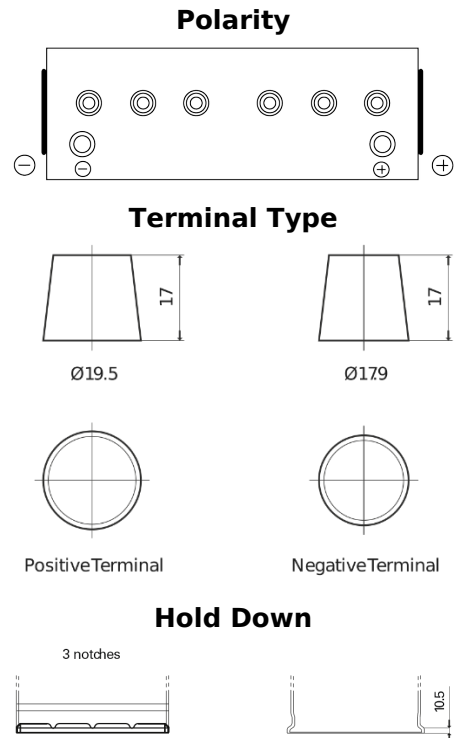

**Product overview**

Batteries for Trucks, Buses, Construction, Agriculture

**StartPRO TG1402**

Part number	TG1402
Technology	Flooded
EAN/GTIN	3661024055345
Voltage	12 V
Capacity	140.0 Ah
CCA	900 A
Length	508 mm
Width	175 mm
Height	205 mm
Box size	ATM
Polarity	ETN 0
Terminal Type	EN taper post
Hold Down	B1
Weights (subject of variation)	33.80 kg