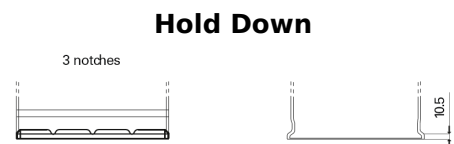

Product overview

Batteries for Trucks, Buses, Construction, Agriculture

StartPRO TG1402

Part number	TG1402
Technology	Flooded
EAN/GTIN	3661024055345
Voltage	12 V
Capacity	140.0 Ah
CCA	900 A
Length	508 mm
Width	175 mm
Height	205 mm
Box size	ATM
Polarity	ETN 0
Terminal Type	EN taper post
Hold Down	B1
Weights (subject of variation)	33.80 kg