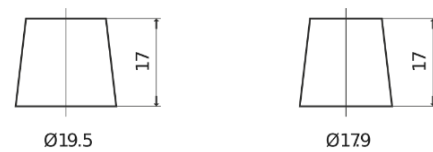

**Product overview**

Batteries for Trucks, Buses, Construction, Agriculture

**StartPRO TG1355**

|                                |               |
|--------------------------------|---------------|
| Part number                    | TG1355        |
| Technology                     | Flooded       |
| EAN/GTIN                       | 3661024055529 |
| Voltage                        | 12 V          |
| Capacity                       | 135.0 Ah      |
| CCA                            | 1000 A        |
| Length                         | 514 mm        |
| Width                          | 175 mm        |
| Height                         | 210 mm        |
| Box size                       | DB8           |
| Polarity                       | ETN 3         |
| Terminal Type                  | EN taper post |
| Hold Down                      | B3            |
| Weights (subject of variation) | 36.00 kg      |

**Polarity**

**Terminal Type**

Positive Terminal

Negative Terminal

**Hold Down**

Design, features and specifications are subject to change without notice. We disclaim any representation or warranty, express or implied, concerning the data or recommendations, and in no event shall be liable for any loss or damage claimed to have arisen as a result. Some products may not be available in your local market.