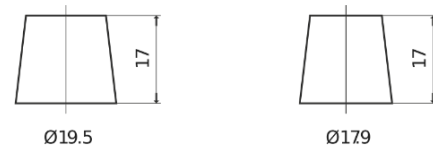

Product overview

Batteries for Trucks, Buses, Construction, Agriculture

StartPRO TG1355

Part number	TG1355
Technology	Flooded
EAN/GTIN	3661024055529
Voltage	12 V
Capacity	135.0 Ah
CCA	1000 A
Length	514 mm
Width	175 mm
Height	210 mm
Box size	DB8
Polarity	ETN 3
Terminal Type	EN taper post
Hold Down	B3
Weights (subject of variation)	36.00 kg

Polarity

Terminal Type

Positive Terminal

Negative Terminal

Hold Down

Design, features and specifications are subject to change without notice. We disclaim any representation or warranty, express or implied, concerning the data or recommendations, and in no event shall be liable for any loss or damage claimed to have arisen as a result. Some products may not be available in your local market.