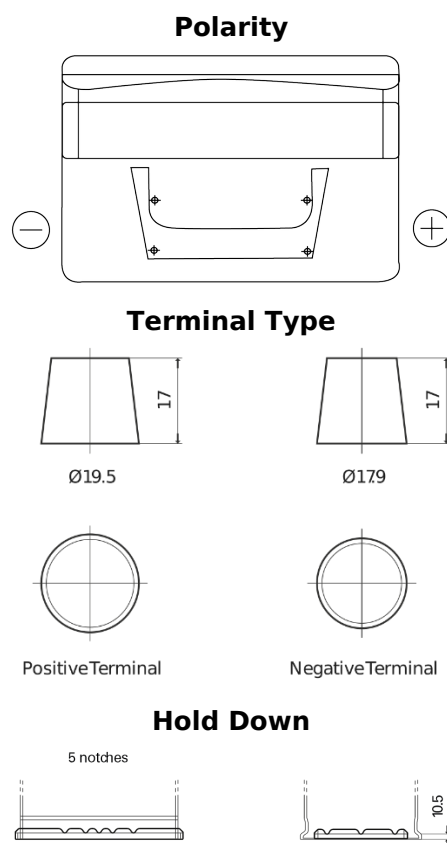

**Product overview**

Batteries for Cars

**Standard TC652**

Part number	TC652
Technology	Flooded
EAN/GTIN	3661024054867
Voltage	12 V
Capacity	65 Ah
CCA	540 A
Length	278 mm
Width	175 mm
Height	175 mm
Box size	LB3
Polarity	ETN 0
Terminal Type	EN taper post
Hold Down	B13
Weights (subject of variation)	14.50 kg