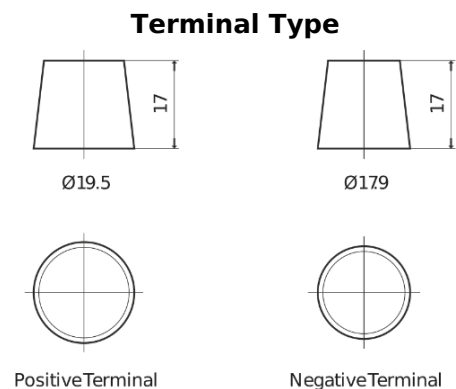

Product overview

Batteries for Trucks, Buses, Construction, Agriculture

StartPRO TG1353

| | |
|--------------------------------|---------------|
| Part number | TG1353 |
| Technology | Flooded |
| EAN/GTIN | 3661024055543 |
| Voltage | 12 V |
| Capacity | 135.0 Ah |
| CCA | 1000 A |
| Length | 514 mm |
| Width | 218 mm |
| Height | 210 mm |
| Box size | DB9 |
| Polarity | ETN 3 |
| Terminal Type | EN taper post |
| Hold Down | B0 |
| Weights (subject of variation) | 39.80 kg |