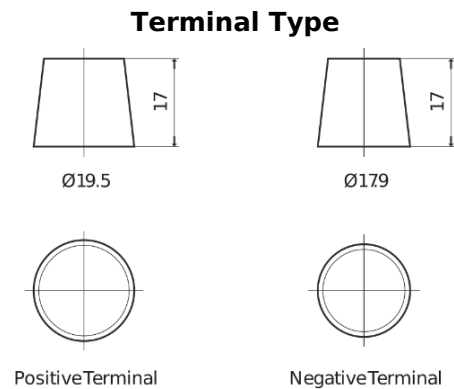

Product overview

Batteries for Trucks, Buses, Construction, Agriculture

StartPRO TG1353

Part number	TG1353
Technology	Flooded
EAN/GTIN	3661024055543
Voltage	12 V
Capacity	135.0 Ah
CCA	1000 A
Length	514 mm
Width	218 mm
Height	210 mm
Box size	DB9
Polarity	ETN 3
Terminal Type	EN taper post
Hold Down	B0
Weights (subject of variation)	39.80 kg