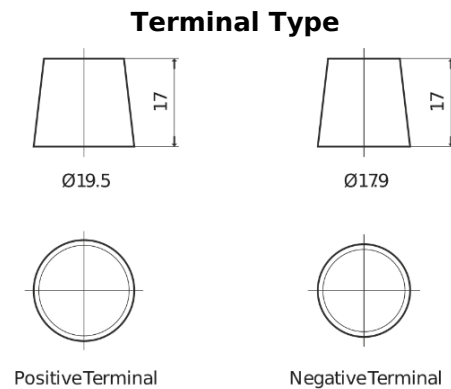

Product overview

Batteries for Trucks, Buses, Construction, Agriculture

StartPRO TG1353

| | |
|--------------------------------|---------------|
| Part number | TG1353 |
| Technology | Flooded |
| EAN/GTIN | 3661024055543 |
| Voltage | 12 V |
| Capacity | 135.0 Ah |
| CCA | 1000 A |
| Length | 514 mm |
| Width | 218 mm |
| Height | 210 mm |
| Box size | DB9 |
| Polarity | ETN 3 |
| Terminal Type | EN taper post |
| Hold Down | B0 |
| Weights (subject of variation) | 39.80 kg |